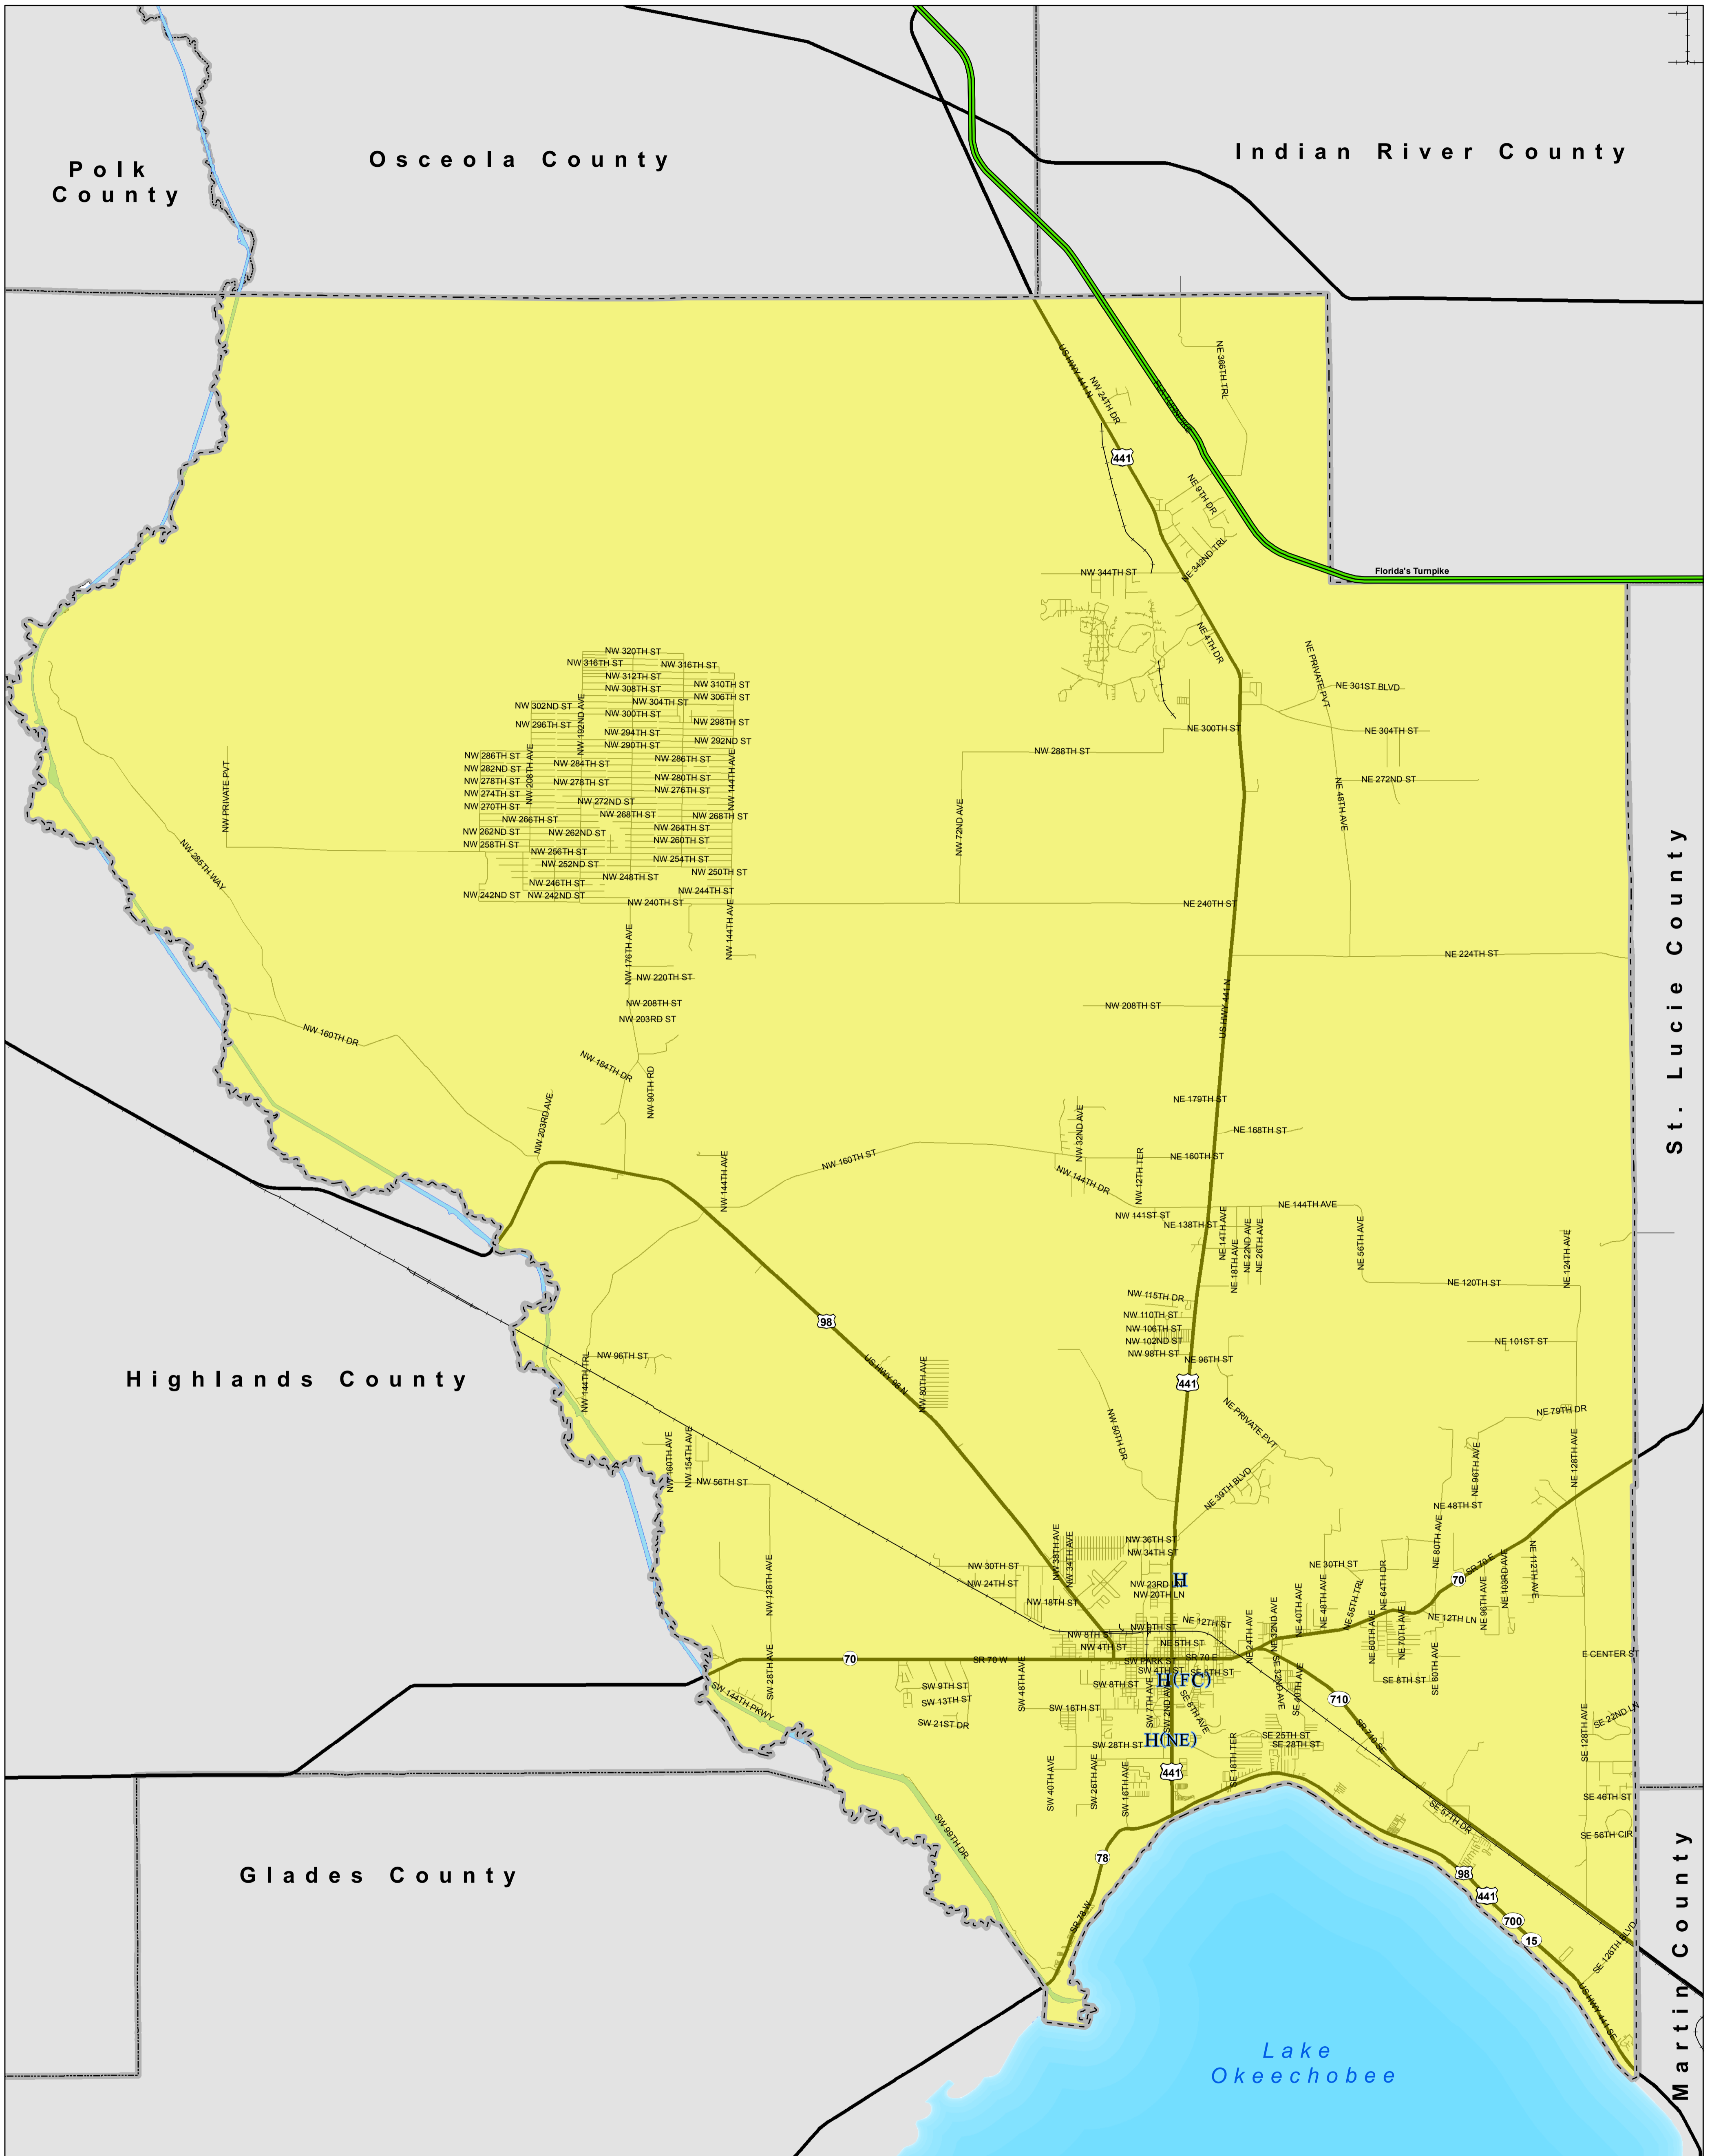

OKEECHOBEE COUNTY SCHOOLS

High School Boundary Map

Legend

Existing Schools

H Okeechobee High School **H(FC)** Okeechobee Freshman Campus (Specialty Facility) **H(NE)** New Endeavor High School (Specialty Facility)

High School Boundary

Okeechobee High School

Other Features

Florida's Turnpike Major Roads Local Roads